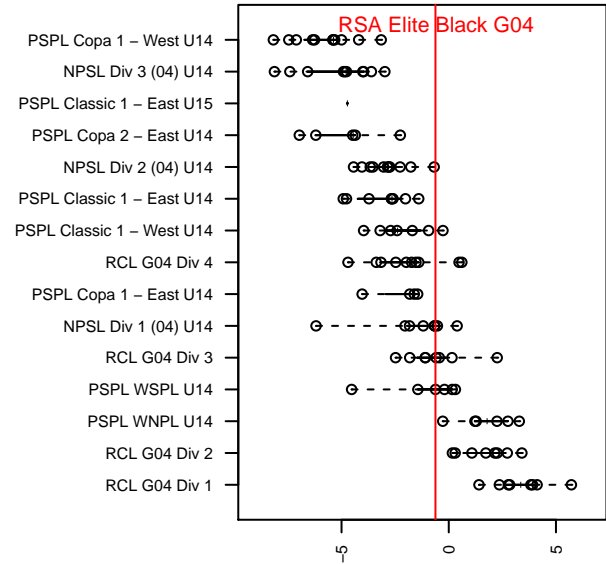

Venues played:
 2017 Starfire Spring Classic GU14
 2017 PCU Summer Classic Silver
 2017 PSPL WSPL U14

RSA Elite Black G04
 Dots are actual minus expected GF (blue circles) and GA (red triangles).
 Blue line is smoothed change in attack strength. Red is smoothed change in defense strength.

**attack and defense variance (black dot)
relative to other teams
and top 10 in region**

**attack and defense rating
relative to others at age
and all opponents in last 13 months**

Performance relative to 13 month average