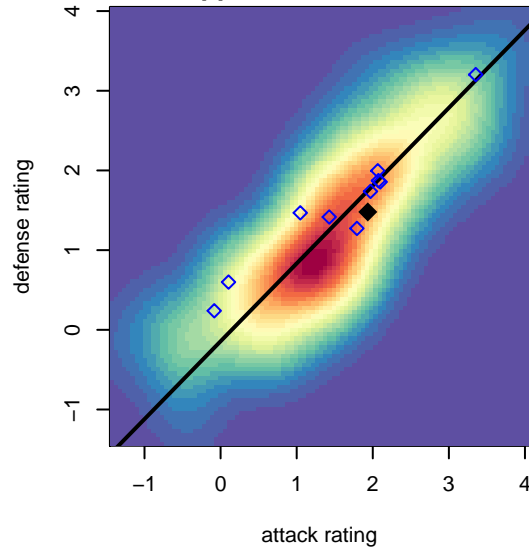

Venues played:
 2017 Starfire Spring Classic GU14
 2017 PCU Summer Classic Silver
 2017 PSPL WSPL U14

RSA Elite Black G04
 Dots are actual minus expected GF (blue circles) and GA (red triangles).
 Blue line is smoothed change in attack strength. Red is smoothed change in defense strength.

**attack and defense variance (black dot)
relative to other teams
and top 10 in region**

**attack and defense rating
relative to others at age
and all opponents in last 13 months**

Performance relative to 13 month average