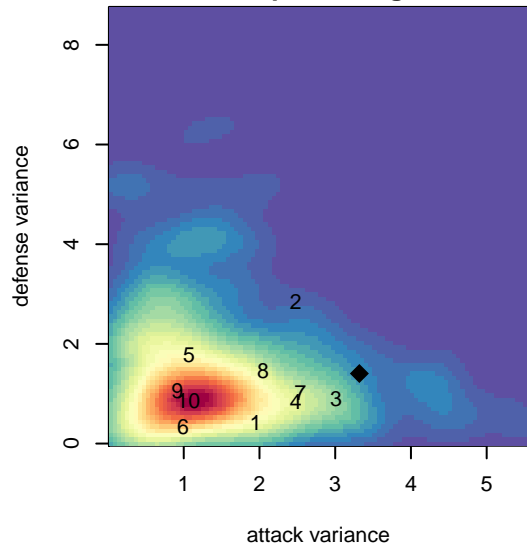

RSA Elite Black G04

Rainier Soccer Alliance
 , WA
 G04 total strength=1292
 attack=6.92 defense=4.39
 fall league = PSPL WSPL U14

alt names used:
 RSA ELITE G04 BLACK
 RSA Elite G04 Black
 RSA ELITE G04 Christensen Black

Venues played:
 2017 Starfire Spring Classic GU14
 2017 PCU Summer Classic Silver
 2017 PSPL WSPL U14

RSA Elite Black G04
 Dots are actual minus expected GF (blue circles) and GA (red triangles).
 Blue line is smoothed change in attack strength. Red is smoothed change in defense strength.

**attack and defense variance (black dot)
relative to other teams
and top 10 in region**

**attack and defense rating
relative to others at age
and all opponents in last 13 months**

Performance relative to 13 month average